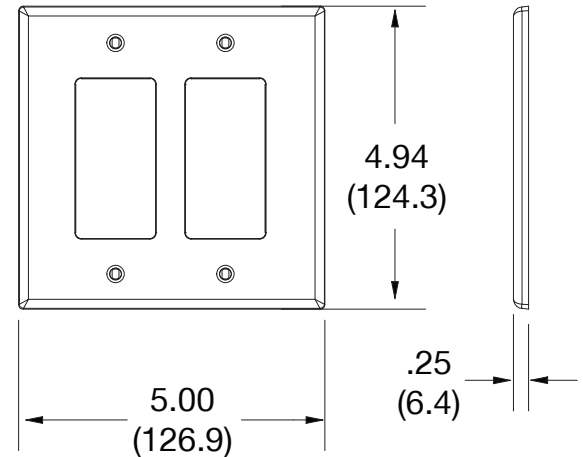

Mid-Size Wallplate Decorator 2-Gang

Features

- High-impact, self-extinguishing polycarbonate material
- More rigid; sharp lines and less dimpling
- Smooth satin finish; blends into wall with an optimum finish

Ordering Information

| Description | Gang | Color | UPC Number | Catalog Number |
|---|------|-------|--------------|----------------|
| Mid-size blank box mount wallplate, smooth satin finish, for use with decorator devices | 2 | Black | 883778313783 | PJ262BK |

Listings

cULus Listed

Specifications

| | |
|-----------------|-----------------------------|
| Material | Polycarbonate thermoplastic |
| Thickness | .25 (6.4) |
| Orientation | Orientation |
| Mounting | Screw |
| Mounting Screws | Painted steel |
| Dimensions | 4.94 in x 5.00 in x 0.25 in |
| Flammability | UL 94 V2 |