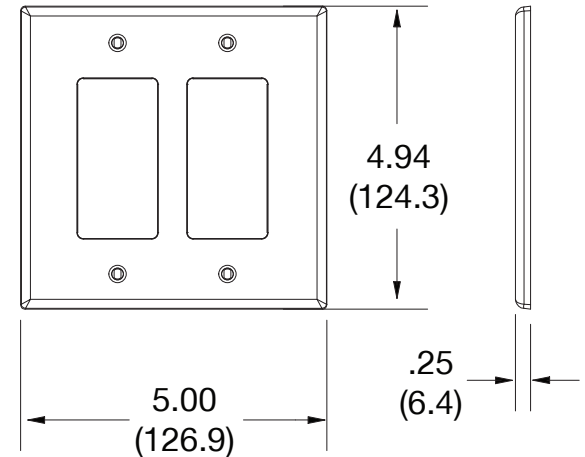

Mid-Size Wallplate Decorator 2-Gang

Features

- High-impact, self-extinguishing polycarbonate material
- More rigid; sharp lines and less dimpling
- Smooth satin finish; blends into wall with an optimum finish

Ordering Information

Description	Gang	Color	UPC Number	Catalog Number
Mid-size blank box mount wallplate, smooth satin finish, for use with decorator devices	2	Light Almond	883778313813	PJ262LA

Listings

cULus Listed

Specifications

Material	Polycarbonate thermoplastic
Thickness	.25 (6.4)
Orientation	Orientation
Mounting	Screw
Mounting Screws	Painted steel
Dimensions	4.94 in x 5.00 in x 0.25 in
Flammability	UL 94 V2