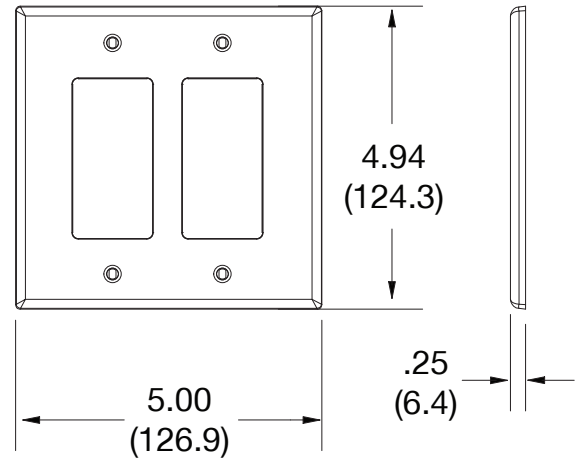

Mid-Size Wallplate Decorator 2-Gang

Features

- High-impact, self-extinguishing polycarbonate material
- More rigid; sharp lines and less dimpling
- Smooth satin finish; blends into wall with an optimum finish

Ordering Information

Description	Gang	Color	UPC Number	Catalog Number
Mid-size blank box mount wallplate, smooth satin finish, for use with decorator devices	2	Red	883778313820	PJ262R

Listings

cULus Listed

Specifications

Material	Polycarbonate thermoplastic
Thickness	.25 (6.4)
Orientation	Orientation
Mounting	Screw
Mounting Screws	Painted steel
Dimensions	4.94 in x 5.00 in x 0.25 in
Flammability	UL 94 V2