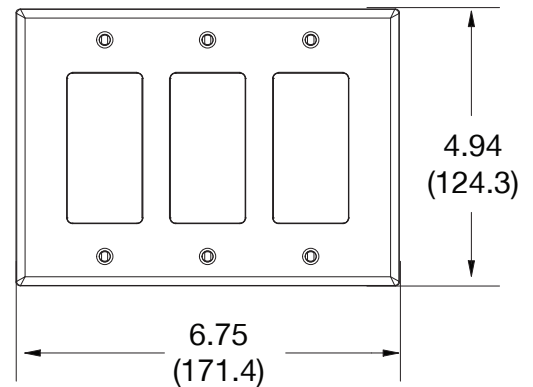

Mid-Size Wallplate Decorator 3-Gang

Features

- High-impact, self-extinguishing polycarbonate material
- More rigid; sharp lines and less dimpling
- Smooth satin finish; blends into wall with an optimum finish

Ordering Information

Description	Gang	Color	UPC Number	Catalog Number
Mid-size decorator wallplate, smooth satin finish, for use 3 decorator devices	3	White	883778313899	PJ263W

Listings

cULus Listed

Specifications

Material	Polycarbonate thermoplastic
Thickness	.25 (6.4)
Orientation	Orientation
Mounting	Screw
Mounting Screws	Painted steel
Dimensions	4.88 in x 6.75 in x 0.25 in
Flammability	UL 94 V2