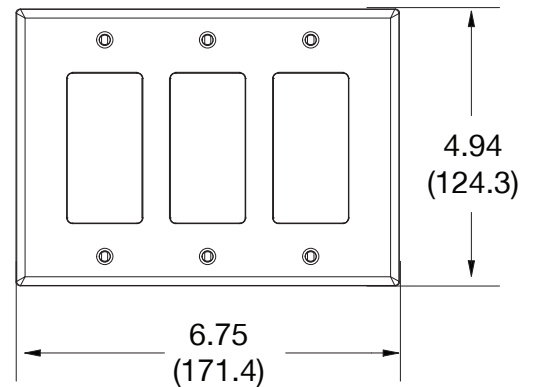

Mid-Size Wallplate Decorator 3-Gang

Features

- High-impact, self-extinguishing polycarbonate material
- More rigid; sharp lines and less dimpling
- Smooth satin finish; blends into wall with an optimum finish

Ordering Information

Description	Gang	Color	UPC Number	Catalog Number
Mid-size decorator wallplate, smooth satin finish, for use 3 decorator devices	3	Brown	883778313844	PJ263

Listings

cULus Listed

Specifications

Material	Polycarbonate thermoplastic
Thickness	.25 (6.4)
Orientation	Orientation
Mounting	Screw
Mounting Screws	Painted steel
Dimensions	4.88 in x 6.75 in x 0.25 in
Flammability	UL 94 V2