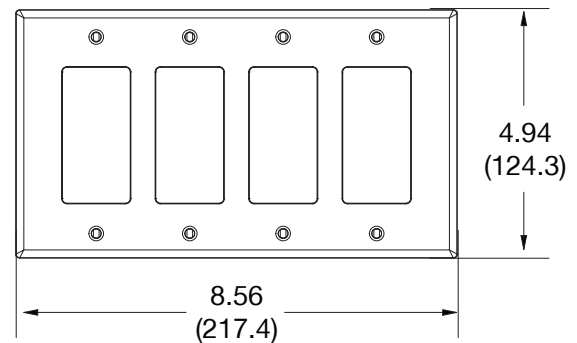

Mid-Size Wallplate Decorator 4-Gang

Features

- High-impact, self-extinguishing polycarbonate material
- More rigid; sharp lines and less dimpling
- Smooth satin finish; blends into wall with an optimum finish

Ordering Information

Description	Gang	Color	UPC Number	Catalog Number
Mid-size decorator wallplate, smooth satin finish, for use with 4 decorator devices	4	Gray	883778313929	PJ264GY

Listings

cULus Listed

Specifications

Material	Polycarbonate thermoplastic
Thickness	.25 (6.4)
Orientation	Orientation
Mounting	Screw
Mounting Screws	Painted steel
Dimensions	4.88 in x 8.56 in x 0.25 in
Flammability	UL 94 V2