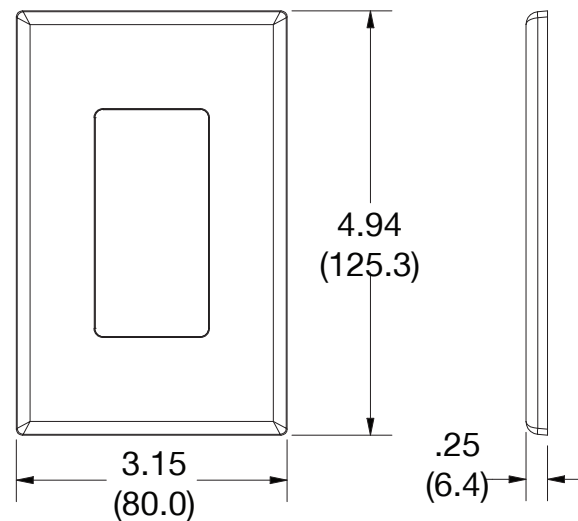

Mid-Size Wallplate Decorator 1-Gang

Features

- High-impact, self-extinguishing polycarbonate material
- More rigid; sharp lines and less dimpling
- Smooth satin finish; blends into wall with an optimum finish
- Captive screw feature on single-gang versions, hold screws in place for quick installation

Ordering Information

Description	Gang	Color	UPC Number	Catalog Number
Mid-size blank box mount wallplate, smooth satin finish, for use with cover enclosure	1	Black	883778313967	PJ26BK

Listings

cULus Listed

Specifications

Material	Polycarbonate thermoplastic
Thickness	.25 (6.4)
Orientation	Orientation
Mounting	Screw
Mounting Screws	Painted steel
Dimensions	4.94 in x 3.15 in x 0.25 in
Flammability	UL 94 V2