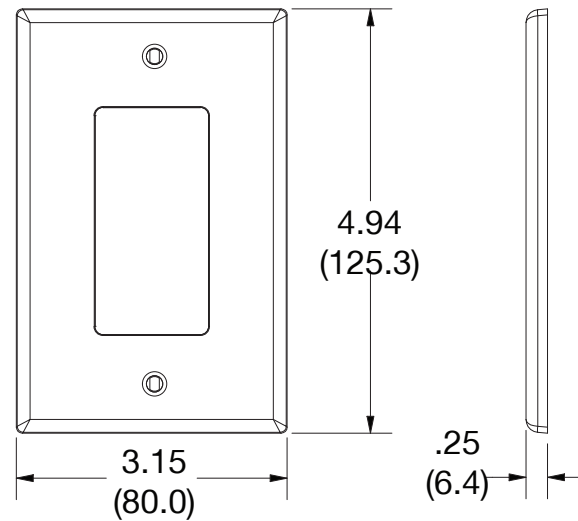

Mid-Size Wallplate Decorator 1-Gang

Features

- High-impact, self-extinguishing polycarbonate material
- More rigid; sharp lines and less dimpling
- Smooth satin finish; blends into wall with an optimum finish
- Captive screw feature on single-gang versions, hold screws in place for quick installation

Ordering Information

| Description | Gang | Color | UPC Number | Catalog Number |
|---|------|-------|--------------|----------------|
| Mid-size blank box mount wallplate, smooth satin finish, for use with cover enclosure | 1 | Ivory | 883778314018 | PJ26I |

Listings

cULus Listed

Specifications

| | |
|-----------------|-----------------------------|
| Material | Polycarbonate thermoplastic |
| Thickness | .25 (6.4) |
| Orientation | Orientation |
| Mounting | Screw |
| Mounting Screws | Painted steel |
| Dimensions | 4.94 in x 3.15 in x 0.25 in |
| Flammability | UL 94 V2 |