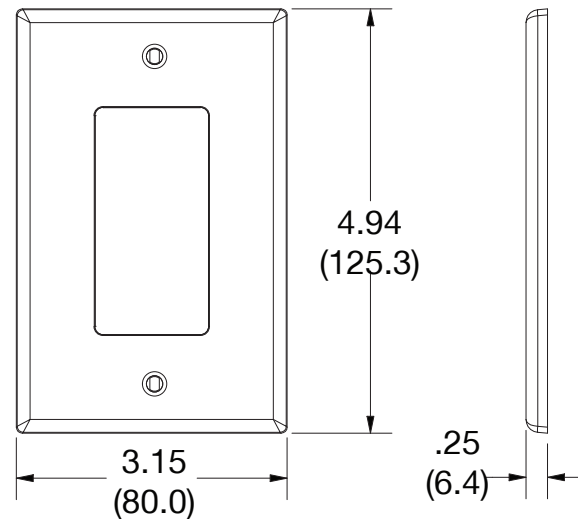

Mid-Size Wallplate Decorator 1-Gang

Features

- High-impact, self-extinguishing polycarbonate material
- More rigid; sharp lines and less dimpling
- Smooth satin finish; blends into wall with an optimum finish
- Captive screw feature on single-gang versions, hold screws in place for quick installation

Ordering Information

Description	Gang	Color	UPC Number	Catalog Number
Mid-size blank box mount wallplate, smooth satin finish, for use with cover enclosure	1	Red	883778314032	PJ26R

Listings

cULus Listed

Specifications

Material	Polycarbonate thermoplastic
Thickness	.25 (6.4)
Orientation	Orientation
Mounting	Screw
Mounting Screws	Painted steel
Dimensions	4.94 in x 3.15 in x 0.25 in
Flammability	UL 94 V2