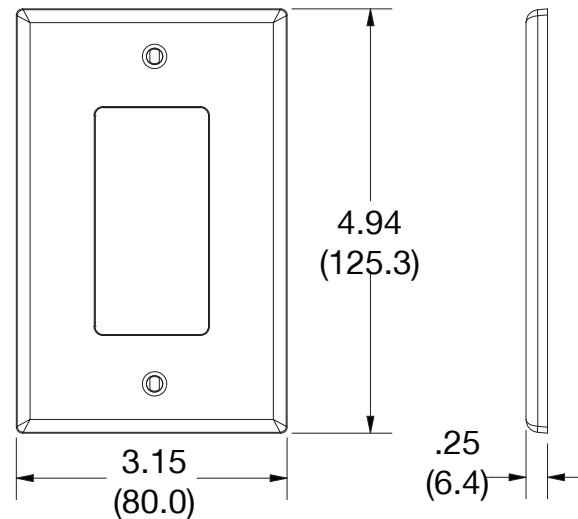

Mid-Size Wallplate Decorator 1-Gang

Features

- High-impact, self-extinguishing polycarbonate material
- More rigid; sharp lines and less dimpling
- Smooth satin finish; blends into wall with an optimum finish
- Captive screw feature on single-gang versions, hold screws in place for quick installation

Ordering Information

Description	Gang	Color	UPC Number	Catalog Number
Mid-size blank box mount wallplate, smooth satin finish, for use with cover enclosure	1	White	883778314049	PJ26W

Listings

cULus Listed

Specifications

Material	Polycarbonate thermoplastic
Thickness	.25 (6.4)
Orientation	Orientation
Mounting	Screw
Mounting Screws	Painted steel
Dimensions	4.94 in x 3.15 in x 0.25 in
Flammability	UL 94 V2