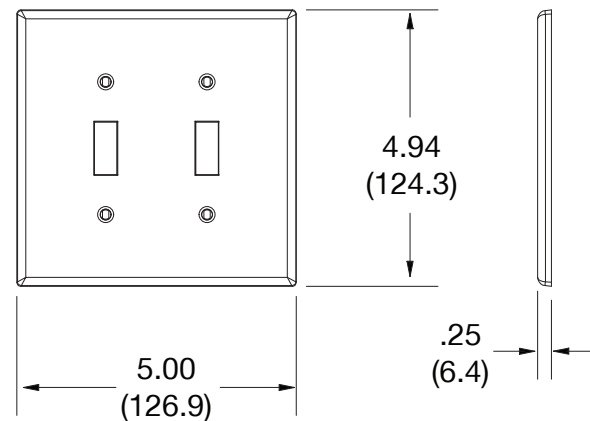

### Ordering Information

Description	Gang	Color	UPC Number	Catalog Number
Mid-size toggle wallplate, smooth satin finish, for use with 2 toggle switches	2	Black	883778314094	<b>PJ2BK</b>

### Specifications

Material	Polycarbonate thermoplastic
Thickness	.25 (6.4)
Orientation	Orientation
Mounting	Screw
Mounting Screws	Painted steel
Dimensions	4.94 in x 5.00 in x 0.25 in
Flammability	UL 94 V2