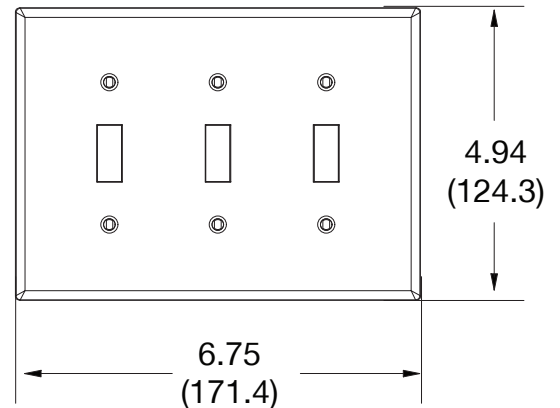

## Mid-Size Wallplate Toggle 3-Gang

### Ordering Information

Description	Gang	Color	UPC Number	Catalog Number
Mid-size toggle and decorator wallplate, smooth satin finish, for use with 3 toggle devices	3	Black	883778314179	PJ3BK

### Specifications

Material	Polycarbonate thermoplastic
Thickness	.25 (6.4)
Orientation	Orientation
Mounting	Screw
Mounting Screws	Painted steel
Dimensions	4.88 in x 6.75 in x 0.25 in
Flammability	UL 94 V2