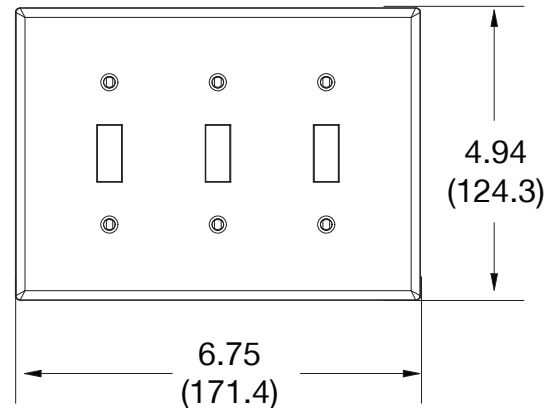

Mid-Size Wallplate Toggle 3-Gang

Features

- High-impact, self-extinguishing polycarbonate material
- More rigid; sharp lines and less dimpling
- Smooth satin finish; blends into wall with an optimum finish

Ordering Information

Description	Gang	Color	UPC Number	Catalog Number
Mid-size toggle and decorator wallplate, smooth satin finish, for use with 3 toggle devices	3	Brown	883778314162	PJ3

Listings

cULus Listed

Specifications

Material	Polycarbonate thermoplastic
Thickness	.25 (6.4)
Orientation	Orientation
Mounting	Screw
Mounting Screws	Painted steel
Dimensions	4.88 in x 6.75 in x 0.25 in
Flammability	UL 94 V2