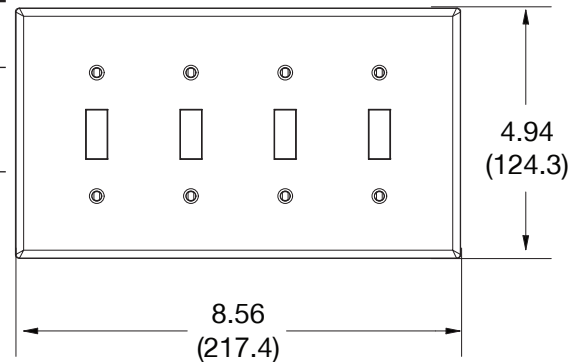

Mid-Size Wallplate Toggle 4-Gang

Features

- High-impact, self-extinguishing polycarbonate material
- More rigid; sharp lines and less dimpling
- Smooth satin finish; blends into wall with an optimum finish

Ordering Information

Description	Gang	Color	UPC Number	Catalog Number
Decorator wallplate, smooth satin finish, for use with 4 toggle devices	4	Gray	883778314254	PJ4GY

Listings

cULus Listed

Specifications

Material	Polycarbonate thermoplastic
Thickness	.25 (6.4)
Orientation	Orientation
Mounting	Screw
Mounting Screws	Painted steel
Dimensions	4.88 in x 8.56 in x 0.25 in
Flammability	UL 94 V2