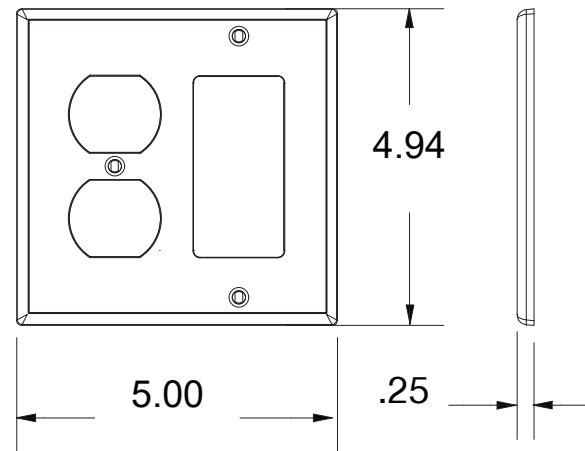

### Ordering Information

Description	Gang	Color	UPC Number	Catalog Number
Duplex and decorator wallplate, smooth satin finish, for use with 1 duplex receptacle and 1 decorator device	2	White	883778314520	PJ826W

### Specifications

Material	Polycarbonate thermoplastic
Thickness	.25 (6.4)
Orientation	Orientation
Mounting	Screw
Mounting Screws	Painted steel
Dimensions	4.94 in x 5.00 in x 0.25 in
Flammability	UL 94 V2