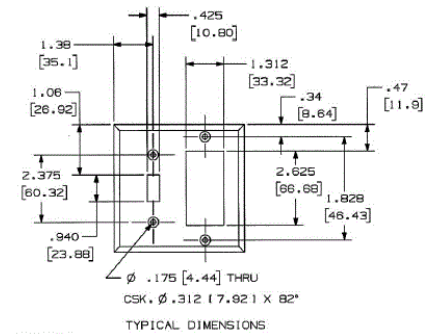

Description	Color	Catalog Number	UPC
3-Gang, 2-Toggle, 1-Decorator Opening	Gray	PJS226G	883778115332

Listings

UL Listed
 CSA Certified

Specifications

Material	Steel
Plate Type	3-Gang
Plate Openings	Toggle, Decorator
Mounting Screws	Steel painted, slotted head
Appearance	Powder coat paint

Online Resources

Customer Use Drawing
[eCatalog](#)

Dimensions in Inches (mm)

Hubbell Wiring Device-Kellems • Hubbell Incorporated (Delaware) • 40 Waterview Drive • Shelton, CT 06484

Phone (800) 288-6000 • Fax (800) 255-1031 • Specifications subject to change without notice.