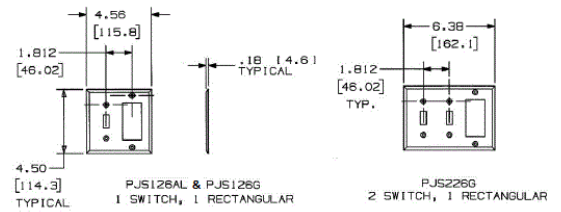

Wallplates
Combination Wallplates, 3-Gang

Features

- Non-magnetic and corrosion resistant
- Finish is lacquer coated to inhibit oxidation
- Protective plastic film helps to prevent scratches and damage

Ordering Information

Description	Color	Catalog Number	UPC
3-Gang, 2-Toggle, 1-Decorator Opening	Gray	PJS226G	883778115332

Listings

UL Listed
 CSA Certified

Specifications

Material	Steel
Plate Type	3-Gang
Plate Openings	Toggle, Decorator
Mounting Screws	Steel painted, slotted head
Appearance	Powder coat paint

Online Resources

Customer Use Drawing
[eCatalog](#)

Dimensions in Inches (mm)

Hubbell Wiring Device-Kellems • Hubbell Incorporated (Delaware) • 40 Waterview Drive • Shelton, CT 06484

Phone (800) 288-6000 • Fax (800) 255-1031 • Specifications subject to change without notice.