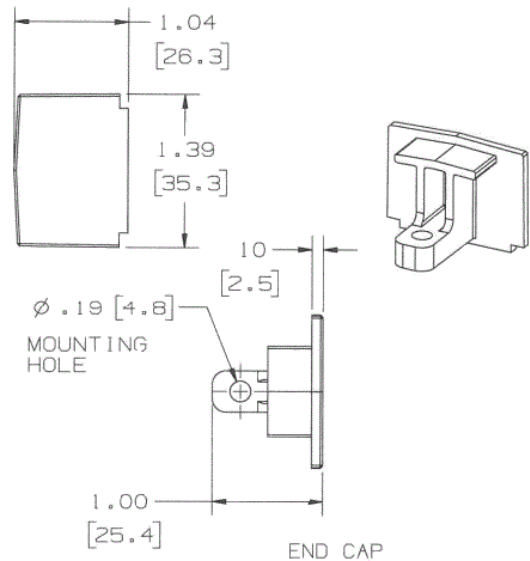

Raceway
Non-Metallic Raceway
PL1 LANTrak® (Latching) End Cap

HUBBELL

Features

- For closing end of raceway

Ordering Information

Description	Color	UPC Number	Catalog Number
End Cap	Office White	783585090252	PL1EC

Listings

UL Listed
CSA Certified

Specifications

Height	1.00"
Width	1.39"
Length	1.04"

Online Resources

Customer Use Drawing
eCatalog
Installation Instructions

Dimensions in Inches (mm)

Hubbell Wiring Device-Kellems • Hubbell Incorporated (Delaware) • 40 Waterview Drive • Shelton, CT 06484