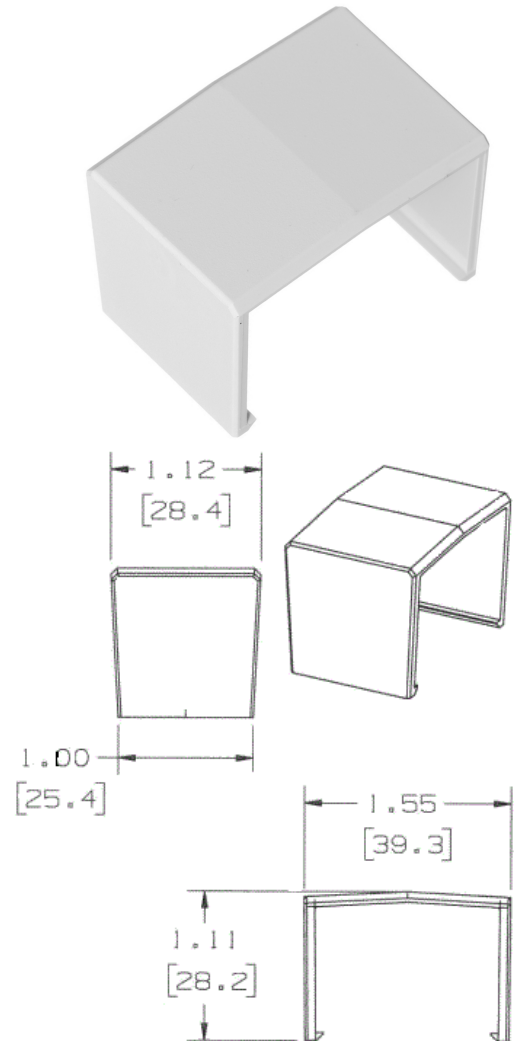

Raceway
Non-Metallic Raceway
PL1 LANTrak® (Latching) Slice Cover

HUBBELL

Features

- For covering potential openings where two lengths of raceway come together.

Ordering Information

Description	Color	UPC Number	Catalog Number
Slice Cover	White	783585562780	PL1SCW

Listings

UL Listed
CSA Certified

Specifications

Height	1.11"
Width	1.55"
Length	1.12"

Online Resources

Customer Use Drawing
eCatalog
Installation Instructions

Dimensions in Inches (mm)

Hubbell Wiring Device-Kellems • Hubbell Incorporated (Delaware) • 40 Waterview Drive • Shelton, CT 06484