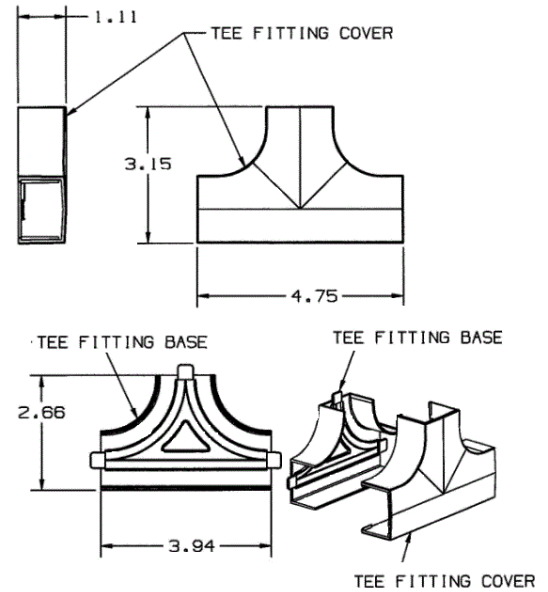

## Ordering Information

Description	Color	UPC Number	Catalog Number
Tee Cover	Black	783585562834	PL1TCBK

## Specifications

Height	3.15"
Width	4.75"
Length	1.11"

## Online Resources

Customer Use Drawing  
eCatalog  
Installation Instructions

Dimensions in Inches (mm)

Hubbell Wiring Device-Kellems • Hubbell Incorporated (Delaware) • 40 Waterview Drive • Shelton, CT 06484