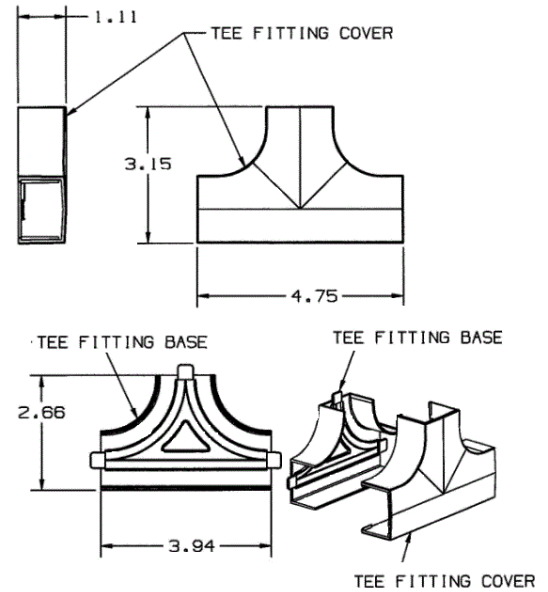

Raceway
Non-Metallic Raceway
PL1 LANTrak® (Latching) Tee Cover

HUBBELL

Features

- Full capacity 1¼ in. bend radius tee.

Ordering Information

Description	Color	UPC Number	Catalog Number
Tee Cover	White	783585562841	PL1TCW

Listings

UL Listed
CSA Certified

Specifications

Height	3.15"
Width	4.75"
Length	1.11"

Online Resources

Customer Use Drawing
eCatalog
Installation Instructions

Dimensions in Inches (mm)

Hubbell Wiring Device-Kellems • Hubbell Incorporated (Delaware) • 40 Waterview Drive • Shelton, CT 06484