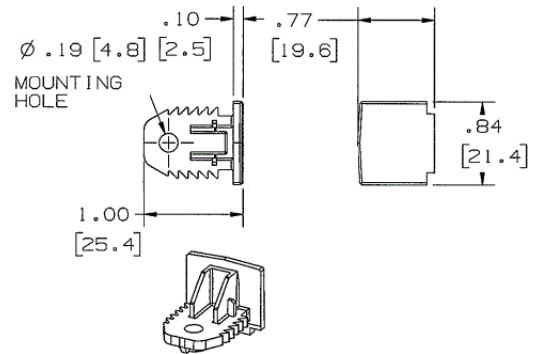

Raceway
Non-Metallic Raceway
PP1 PremiseTrak[®] (Latching) End Cap

HUBBELL

Features

- For closing end of raceway

Ordering Information

Description	Color	UPC Number	Catalog Number
End Cap	Office White	783585090481	PP1EC

Listings

UL Listed
CSA Certified

Specifications

Height	0.84"
Width	0.77"
Length	1.00"

Online Resources

Customer Use Drawing
eCatalog
Installation Instructions

Dimensions in Inches (mm)

Hubbell Wiring Device-Kellems • Hubbell Incorporated (Delaware) • 40 Waterview Drive • Shelton, CT 06484