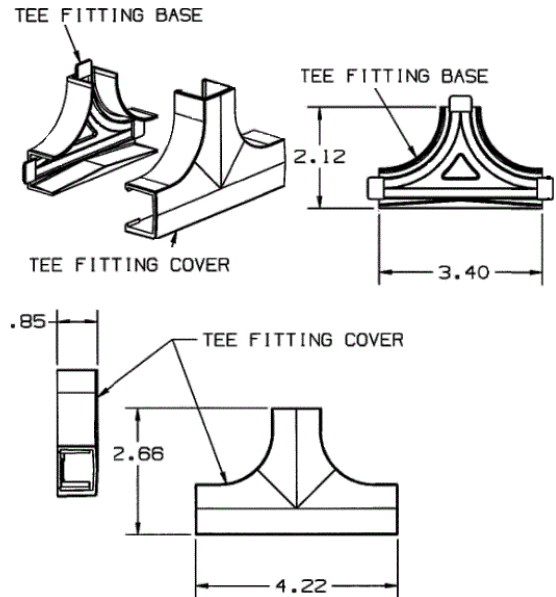

Raceway
Non-Metallic Raceway
PP1 PremiseTrak[®] (Latching) Tee Cover

HUBBELL

Features

- Full capacity 1¼ in. bend radius tee.

Ordering Information

Description	Color	UPC Number	Catalog Number
Tee Cover	Office White	783585090573	PP1TC

Listings

UL Listed
 CSA Certified

Specifications

Height	2.62"
Width	4.22"
Length	0.77"

Online Resources

Customer Use Drawing
 eCatalog
 Installation Instructions

Dimensions in Inches (mm)

Hubbell Wiring Device-Kellems • Hubbell Incorporated (Delaware) • 40 Waterview Drive • Shelton, CT 06484