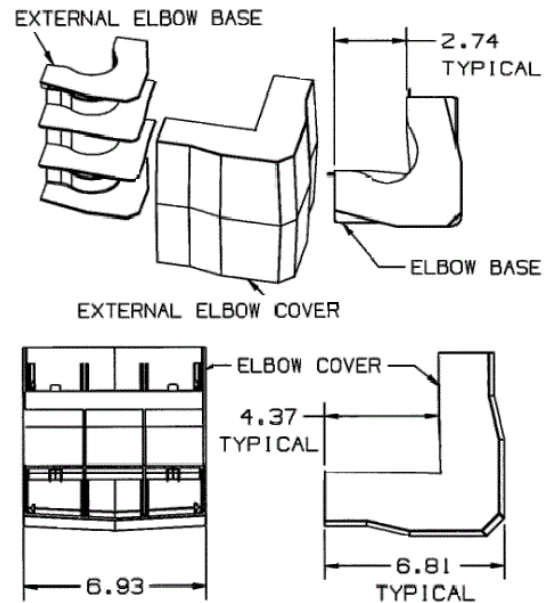

Raceway
Non-Metallic Raceway
PS3 Super BaseTrak® External Elbow Base and Cover

HUBBELL

Features

- Full capacity 1¼ in. bend radius external elbow.

Ordering Information

Description	Color	UPC Number	Catalog Number
External Elbow Base and Cover	Office White	783585090092	PS3EEBC

Listings

UL Listed
 CSA Certified

Specifications

Height	6.93"
Width	6.81"
Length	6.81"

Online Resources

Customer Use Drawing
 eCatalog
 Installation Instructions

Dimensions in Inches (mm)

Hubbell Wiring Device-Kellems • Hubbell Incorporated (Delaware) • 40 Waterview Drive • Shelton, CT 06484