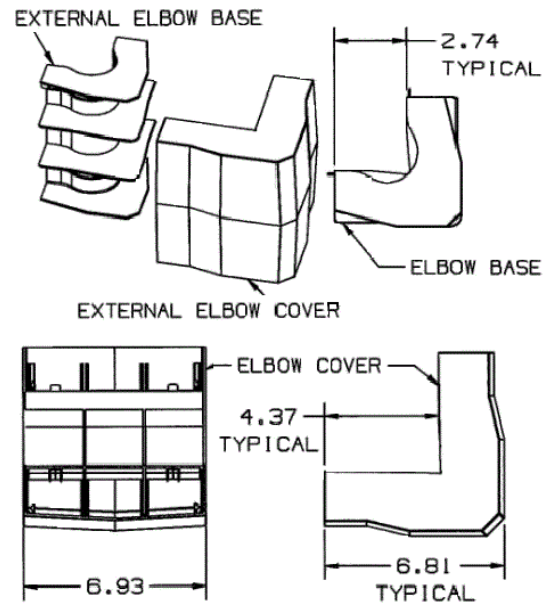

Raceway
Non-Metallic Raceway
PS3 Super BaseTrak® External Elbow
Cover

HUBBELL

Features

- Full capacity 1¼ in. bend radius external elbow.

Ordering Information

| Description | Color | UPC Number | Catalog Number |
|----------------------|--------------|--------------|----------------|
| External Elbow Cover | Office White | 783585090085 | PS3EE |

Listings

UL Listed
 CSA Certified

Specifications

| | |
|--------|-------|
| Height | 6.93" |
| Width | 6.81" |
| Length | 6.81" |

Online Resources

Customer Use Drawing
 eCatalog
 Installation Instructions

Dimensions in Inches (mm)