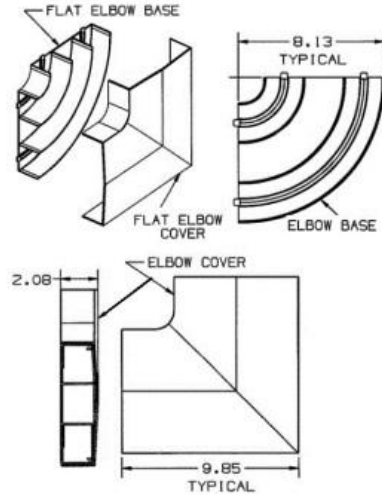

Raceway
Non-Metallic Raceway
PS3 Super BaseTrak® Flat Elbow Cover

HUBBELL

Features

- Full capacity 1¼ in. bend radius flat elbow.

Ordering Information

Description	Color	UPC Number	Catalog Number
Flat Elbow Cover	Office White	783585090108	PS3FE

Listings

UL Listed
CSA Certified

Specifications

Height	2.08"
Width	9.85"
Length	9.85"

Online Resources

Customer Use Drawing
eCatalog
Installation Instructions

Dimensions in Inches (mm)

Hubbell Wiring Device-Kellems • Hubbell Incorporated (Delaware) • 40 Waterview Drive • Shelton, CT 06484