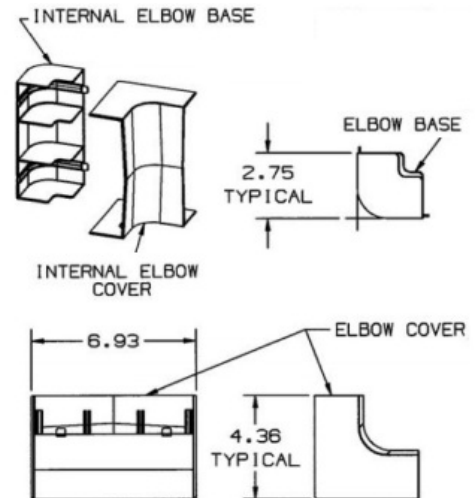

Raceway
Non-Metallic Raceway
PS3 Super BaseTrak[®] Internal Elbow Cover

HUBBELL

Features

- Full capacity 1¼ in. bend radius internal elbow.

Ordering Information

Description	Color	UPC Number	Catalog Number
Internal Elbow Cover	Office White	783585090122	PS3IE

Listings

UL Listed
CSA Certified

Specifications

Height	6.93"
Width	4.36"
Length	4.36"

Online Resources

Customer Use Drawing
eCatalog
Installation Instructions

Dimensions in Inches (mm)

Hubbell Wiring Device-Kellems • Hubbell Incorporated (Delaware) • 40 Waterview Drive • Shelton, CT 06484