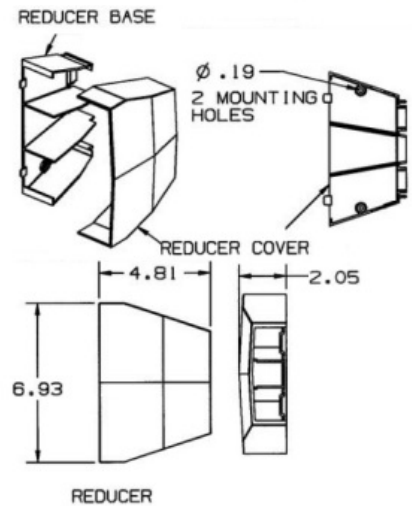

## Specifications

Height	6.93"
Width	4.81"
Length	2.05"