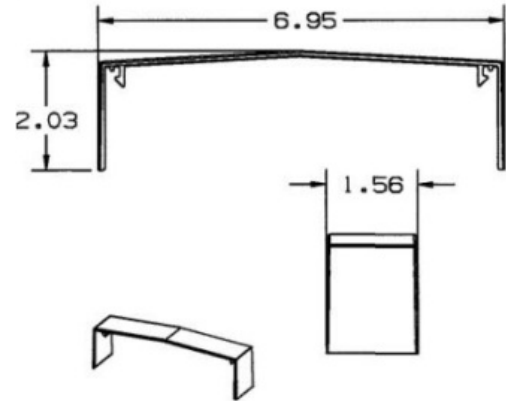

Raceway
Non-Metallic Raceway
PS3 Super BaseTrak® Splice Cover

HUBBELL

Features

- For covering potential openings where two lengths of raceway come together.

Ordering Information

Description	Color	UPC Number	Catalog Number
Splice Cover	Office White	783585090153	PS3SC

Listings

UL Listed
CSA Certified

Specifications

Height	2.03"
Width	6.95"
Length	1.56"

Online Resources

Customer Use Drawing
eCatalog
Installation Instructions

Dimensions in Inches (mm)

Hubbell Wiring Device-Kellems • Hubbell Incorporated (Delaware) • 40 Waterview Drive • Shelton, CT 06484