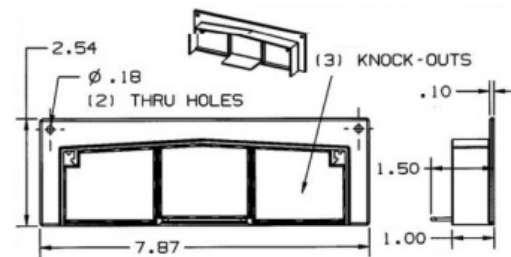

Raceway Non-Metallic Raceway PS3 Super BaseTrak[®] Surface Panel Connector

HUBBELL

Features

- To connect PS3 Raceway with surface type panel boxes.

Ordering Information

Description	Color	UPC Number	Catalog Number
Surface Panel Connector	Office White	783585090191	PS3SPC

Listings

UL Listed
CSA Certified

Specifications

Height	2.54"
Width	7.87"
Length	1.00"

Online Resources

Customer Use Drawing
eCatalog
Installation Instructions

Dimensions in Inches (mm)

Hubbell Wiring Device-Kellems • Hubbell Incorporated (Delaware) • 40 Waterview Drive • Shelton, CT 06484