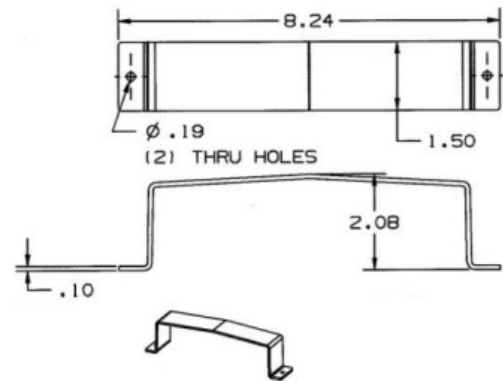

Raceway
Non-Metallic Raceway
PS3 Super BaseTrak[®] Safety Strap

HUBBELL

Features

- Prevents potential tampering with PS3 Super BaseTrak cover.
- Can also be used as a splice cover.

Ordering Information

Description	Color	UPC Number	Catalog Number
Safety Strap	Office White	783585090184	PS3SS

Listings

UL Listed
CSA Certified

Specifications

Height	2.08"
Width	8.24"
Length	1.50"

Online Resources

Customer Use Drawing
eCatalog
Installation Instructions

Dimensions in Inches (mm)

Hubbell Wiring Device-Kellems • Hubbell Incorporated (Delaware) • 40 Waterview Drive • Shelton, CT 06484