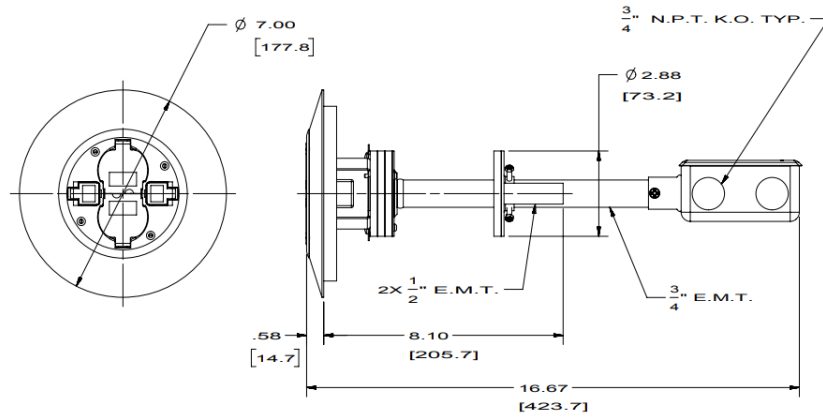

Fire-Rated Poke-Throughs Traditional Flush 2X2 FRPT 3 Inch Core Hole Units Service Fittings

HUBBELL

Features

- Pre-wired 20A Style Line® decorator duplex receptacle and (2) Category 6 data jacks
- Painted or brushed aluminum flange

Ordering Information

Description	Material	UPC	Catalog Number
2X2 Service Fitting Non-metallic Cover/ Aluminum Flange	Aluminum/Black	783585546605	PT2X2SFALU3

Online Resources

[eCatalog](#)

Dimensions in Inches (mm)