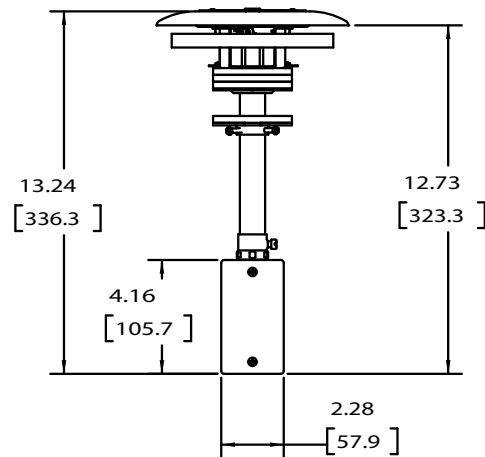

## Ordering Information

Description	Color	UPC	Catalog Number
Flush Duplex Series, Complete Unit With 20A Duplex, (2) 1/2" Diameter Holes for Low Voltage Wiring	Black	783585494050	PT7FSDBLA

## Specifications

Material	Composite
Mounting Hardware	Step-Down Installation

## Electrical

Number Of Outlets	(1) 20A Duplex Receptacle and (2) 1/2" Diameter Holes for Low Voltage Wiring
Knockouts	Duplex Flip Covers and (2) 1/2" Diameter Holes for Low Voltage Wiring

## Mechanical

Max. Cu Cross Section	3/4 in. EMT .0470 sq. in. and 1/2 in. Feed Through .0250 sq. in.
-----------------------	--