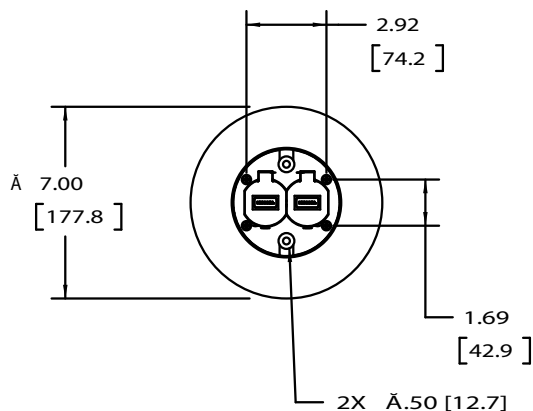

## Specifications

Material	Composite
Mounting Hardware	Step-Down Installation

## Electrical

Number Of Outlets	(1) 20A Duplex Receptacle and (2) 1/2" Diameter Holes for Low Voltage Wiring
Knockouts	Duplex Flip Covers and (2) 1/2" Diameter Holes for Low Voltage Wiring

## Mechanical

Max. Cu Cross Section	3/4 in. EMT .0470 sq. in. and 1/2 in. Feed Through .0250 sq. in.
-----------------------	--