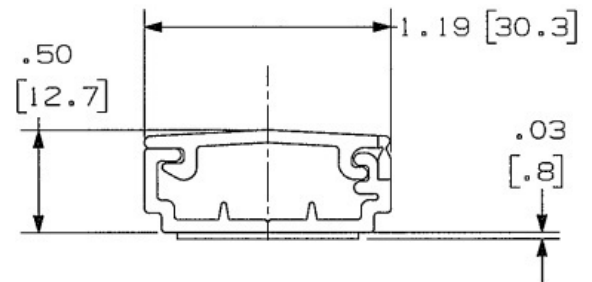

Raceway
Non-Metallic Raceway
PW1 WallTrak® Low Profile (Latching) Base
and Cover

HUBBELL

Features

- Low-Profile
- Comes with adhesive
- Available in 7 foot lengths
- Two channel raceway

Ordering Information

Description	Color	UPC Number	Catalog Number
Base and Cover (Latching)	Office White	783585092034	PW1ABC7

Listings

UL Listed
CSA Certified

Specifications

Height	0.50"
Width	1.19"
Length	7'

Online Resources

Customer Use Drawing
eCatalog
Installation Instructions

Dimensions in Inches (mm)

Hubbell Wiring Device-Kellems • Hubbell Incorporated (Delaware) • 40 Waterview Drive • Shelton, CT 06484

Phone (800) 288-6000 • Fax (800) 255-1031 • Specifications subject to change without notice.