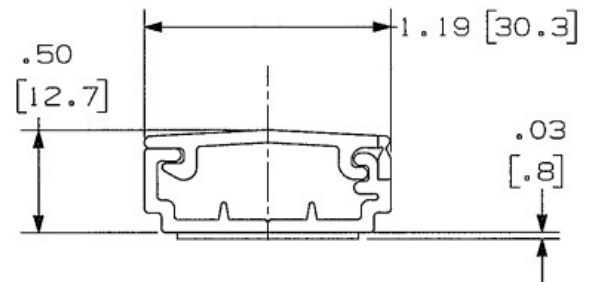

Raceway
Non-Metallic Raceway
PW1 WallTrak® Low Profile (Latching) Base
and Cover

HUBBELL

Features

- Low-Profile
- Comes with Adhesive
- Available in 5 foot lengths
- Two channel raceway

Ordering Information

Description	Color	UPC Number	Catalog Number
Base and Cover (Latching)	Office White	783585092003	PW1BC5

Listings

UL Listed
CSA Certified

Specifications

Height	0.50"
Width	1.19"
Length	5'

Online Resources

Customer Use Drawing
eCatalog
Installation Instructions

Dimensions in Inches (mm)

Hubbell Wiring Device-Kellems • Hubbell Incorporated (Delaware) • 40 Waterview Drive • Shelton, CT 06484

Phone (800) 288-6000 • Fax (800) 255-1031 • Specifications subject to change without notice.