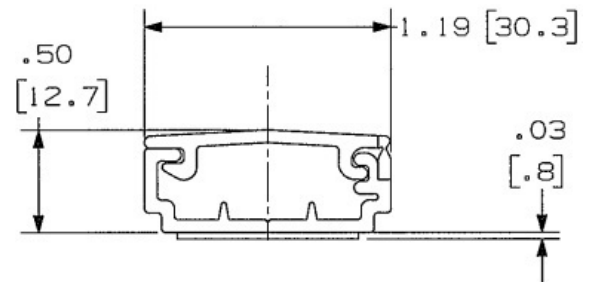

Raceway
Non-Metallic Raceway
PW1 WallTrak® Low Profile (Latching) Base
and Cover

HUBBELL

Features

- Low-Profile
- Comes with Adhesive
- Available in 7 foot lengths
- Two channel raceway

Ordering Information

Description	Color	UPC Number	Catalog Number
Base and Cover (Latching)	Office White	783585092010	PW1BC7

Listings

UL Listed
CSA Certified

Specifications

Height	0.50"
Width	1.19"
Length	7'

Online Resources

Customer Use Drawing
eCatalog
Installation Instructions

Dimensions in Inches (mm)

Hubbell Wiring Device-Kellems • Hubbell Incorporated (Delaware) • 40 Waterview Drive • Shelton, CT 06484

Phone (800) 288-6000 • Fax (800) 255-1031 • Specifications subject to change without notice.