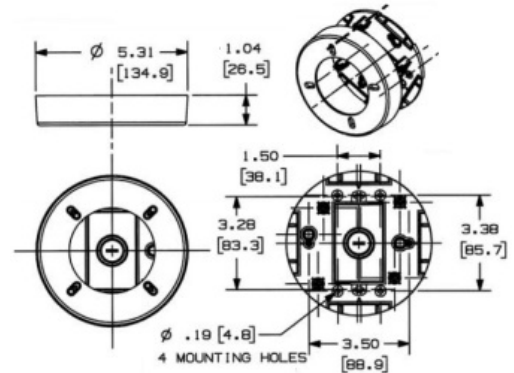

# HUBBELL

**Features**

- To hang fixtures.

**Ordering Information**

Description	Color	UPC Number	Catalog Number
Round Lighting Fixture Box	Office White	783585092157	PW1LFB

**Listings**

UL Listed  
 CSA Certified

**Specifications**

Height	1.04"
Width	5.31"

**Online Resources**

Customer Use Drawing  
 eCatalog  
 Installation Instructions

Dimensions in Inches (mm)

Hubbell Wiring Device-Kellems • Hubbell Incorporated (Delaware) • 40 Waterview Drive • Shelton, CT 06484