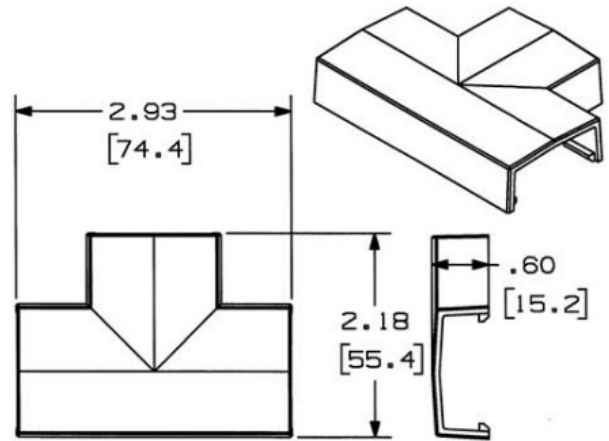

### Ordering Information

Description	Color	UPC Number	Catalog Number
Tee Cover	Office White	783585092096	PW1TC

### Specifications

Height	2.18"
Width	2.93"
Length	0.60"

### Online Resources

Customer Use Drawing  
eCatalog  
Installation Instructions

Dimensions in Inches (mm)

Hubbell Wiring Device-Kellems • Hubbell Incorporated (Delaware) • 40 Waterview Drive • Shelton, CT 06484