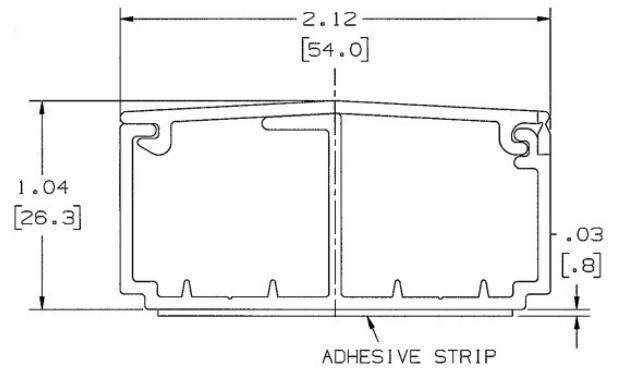

Raceway
Non-Metallic Raceway
PW2 WallTrak® (Latching) Base and Cover

HUBBELL

Features

- Comes with Adhesive
- Available in 7 foot lengths
- Two channel raceway

Ordering Information

Description	Color	UPC Number	Catalog Number
Base and Cover 7 foot lengths	Office White	783585090627	PW2BC7

Listings

UL Listed
CSA Certified

Specifications

Height	1.04"
Width	2.12"
Length	7'

Online Resources

Customer Use Drawing
eCatalog
Installation Instructions

Dimensions in Inches (mm)

Hubbell Wiring Device-Kellems • Hubbell Incorporated (Delaware) • 40 Waterview Drive • Shelton, CT 06484