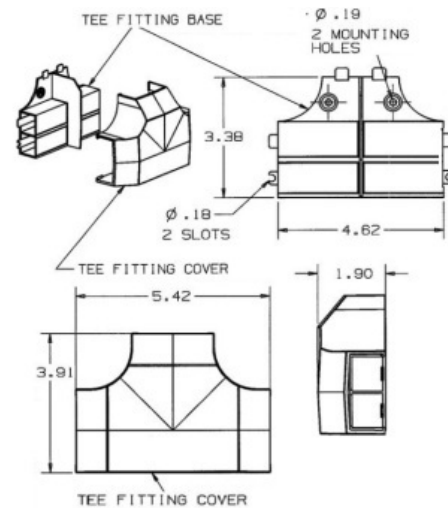

Raceway
Non-Metallic Raceway
PW2 WallTrak® (Latching) Tee Cover

HUBBELL

Features

- Full capacity 1¼ in. bend radius external elbow.

Ordering Information

Description	Color	UPC Number	Catalog Number
Tee Cover	Office White	783585090733	PW2TC

Listings

UL Listed
CSA Certified

Specifications

Height	3.91"
Width	5.42"
Length	1.90"

Online Resources

Customer Use Drawing
eCatalog
Installation Instructions

Dimensions in Inches (mm)

Hubbell Wiring Device-Kellems • Hubbell Incorporated (Delaware) • 40 Waterview Drive • Shelton, CT 06484