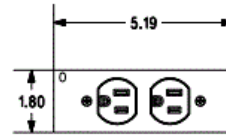

Floor Boxes

SystemOne 10- Gang Floor Box Plate

Single Gang Plate

HUBBELL

Features

- Pre-mounted Hubbell CR15GRY with 8 in. leads
- Easy to install with one screw mounting
- Reduces wiring and installation times

Ordering Information

- Includes necessary mounting hardware

Catalog Number	UPC
PWFB10MPCR15GRY	783585459615

Specifications

Face Plate	16 gauge zinc plated stamped steel
Receptacle Face/Base	Nylon
Contacts	Brass
Lead Wires	#12 AWG THHN stranded copper
Amperage	15
Tamper Resistant	No

Online Resources

[Customer Use Drawing](#)
[eCatalog](#)
[Installation Instructions](#)

Dimensions in Inches (mm)

Hubbell Wiring Device-Kellems • Hubbell Incorporated (Delaware) • 40 Waterview Drive • Shelton, CT 06484