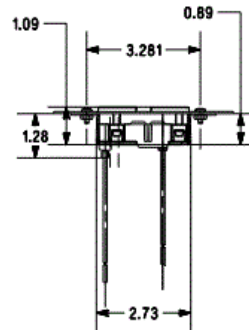

Floor Boxes

SystemOne 10- Gang Floor Box Plate

Single Gang Plate

HUBBELL

Features

- Pre-mounted Hubbell CR15GRY with 8 in. leads
- Easy to install with one screw mounting
- Reduces wiring and installation times

Ordering Information

- Includes necessary mounting hardware

Catalog Number	UPC
PWFB10MPCR15GRY	783585459615

Specifications

Face Plate	16 gauge zinc plated stamped steel
Receptacle Face/Base	Nylon
Contacts	Brass
Lead Wires	#12 AWG THHN stranded copper
Amperage	15
Tamper Resistant	No

Online Resources

[Customer Use Drawing](#)
[eCatalog](#)
[Installation Instructions](#)

Dimensions in Inches (mm)

Hubbell Wiring Device-Kellems • Hubbell Incorporated (Delaware) • 40 Waterview Drive • Shelton, CT 06484