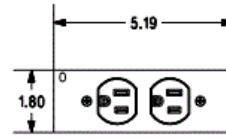

Floor Boxes

SystemOne 10- Gang Floor Box Plate

Single Gang Plate

HUBBELL

Features

- Pre-mounted Hubbell CR20GRY with 8 in. leads
- Easy to install with one screw mounting
- Reduces wiring and installation times