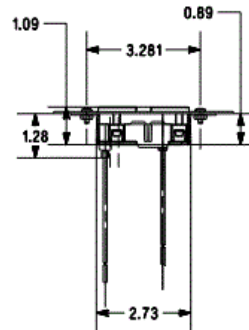

#### Features

- Pre-mounted Hubbell CR20GRY with 8 in. leads
- Easy to install with one screw mounting
- Reduces wiring and installation times

#### Specifications

Face Plate	16 gauge zinc plated stamped steel
Receptacle Face/Base	Nylon
Contacts	Brass
Lead Wires	#12 AWG THHN stranded copper
Amperage	20
Tamper Resistant	No

#### Online Resources

[Customer Use Drawing](#)  
[eCatalog](#)  
[Installation Instructions](#)

Dimensions in Inches (mm)

Hubbell Wiring Device-Kellems • Hubbell Incorporated (Delaware) • 40 Waterview Drive • Shelton, CT 06484