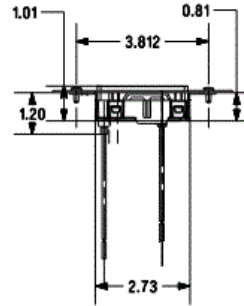

#### Features

- Pre-mounted Hubbell DR15GRYTR with 8 in. leads
- Easy to install with one screw mounting
- Reduces wiring and installation times

#### Specifications

Face Plate	16 gauge zinc plated stamped steel
Receptacle Face/Base	Nylon
Contacts	Brass
Lead Wires	#12 AWG THHN stranded copper
Amperage	15
Tamper Resistant	Yes

#### Online Resources

[Customer Use Drawing](#)  
[eCatalog](#)  
[Installation Instructions](#)

Dimensions in Inches (mm)

Hubbell Wiring Device-Kellems • Hubbell Incorporated (Delaware) • 40 Waterview Drive • Shelton, CT 06484