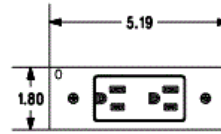

Floor Boxes

SystemOne 10- Gang Floor Box Plate

Single Gang Plate

HUBBELL

Features

- Pre-mounted Hubbell DR15GRYTR with 8 in. leads
- Easy to install with one screw mounting
- Reduces wiring and installation times