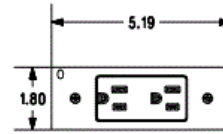

Floor Boxes

SystemOne 10- Gang Floor Box Plate

Single Gang Plate

HUBBELL

Features

- Pre-mounted Hubbell DR15GRY with 8 in. leads
- Easy to install with one screw mounting
- Reduces wiring and installation times

Ordering Information

- Includes necessary mounting hardware

Catalog Number	UPC
PWFB10MPDR15GRY	783585459677

Online Resources

[Customer Use Drawing](#)
[eCatalog](#)
[Installation Instructions](#)

Specifications

Face Plate	16 gauge zinc plated stamped steel
Receptacle Face/Base	Nylon
Contacts	Brass
Lead Wires	#12 AWG THHN stranded copper
Amperage	15
Tamper Resistant	No

Dimensions in Inches (mm)

Hubbell Wiring Device-Kellems • Hubbell Incorporated (Delaware) • 40 Waterview Drive • Shelton, CT 06484