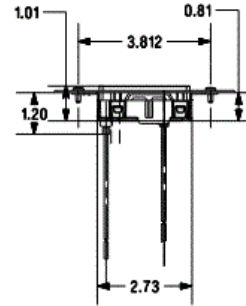

Floor Boxes

SystemOne 10- Gang Floor Box Plate

Single Gang Plate

HUBBELL

Features

- Pre-mounted Hubbell DR15GRY with 8 in. leads
- Easy to install with one screw mounting
- Reduces wiring and installation times

Ordering Information

- Includes necessary mounting hardware

Catalog Number	UPC
PWFB10MPDR15GRY	783585459677

Online Resources

[Customer Use Drawing](#)
[eCatalog](#)
[Installation Instructions](#)

Specifications

Face Plate	16 gauge zinc plated stamped steel
Receptacle Face/Base	Nylon
Contacts	Brass
Lead Wires	#12 AWG THHN stranded copper
Amperage	15
Tamper Resistant	No

Dimensions in Inches (mm)

Hubbell Wiring Device-Kellems • Hubbell Incorporated (Delaware) • 40 Waterview Drive • Shelton, CT 06484