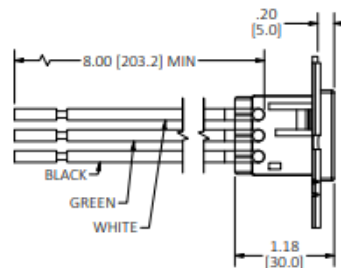

Floor Boxes

SystemOne 2-, 4- and 6- Gang Floor Box Plate Single Gang Plate

HUBBELL

Features

- (3) 20A Pre-Wired Power Cubes Marked Controlled
- Single Circuit
- Easy to install with single screw mounting
- Includes Isolated Ground Stickers
- Reduces wiring and installation times

Ordering Information

Style	Finish	UPC	Catalog Number
Single Gang	Steel Mounting Plate/ Black Receptacles	783585695082	PWFBMP3RC

Listings

cULus Listed

Specifications

Face Plate 16 gauge zinc plated stamped steel

(3) 20A 125V RECEPTACLES PER NEMA 5-20R

Related Products

Compatible with AFB2G25, AFB2G50, AFB4G25, AFB4G50, CFB2G25, CFB2G30, CFB4G25, CFB4G30, and Includes necessary mounting hardware

Online Resources

Customer Sales Drawings
eCatalog

Dimensions in Inches (mm)

Hubbell Wiring Device-Kellems • Hubbell Incorporated (Delaware) • 40 Waterview Drive • Shelton, CT 06484

Phone (800) 288-6000 • Fax (800) 255-1031 • Specifications subject to change without notice.