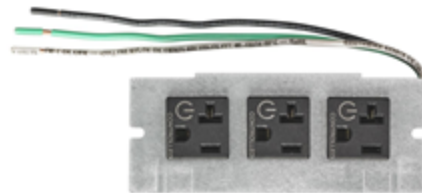

Floor Boxes

SystemOne 2-, 4- and 6- Gang Floor Box Plate Single Gang Plate

HUBBELL

Features

- (3) 20A Pre-Wired Power Cubes Marked Controlled
- Single Circuit
- Easy to install with single screw mounting
- Includes Isolated Ground Stickers
- Reduces wiring and installation times

Ordering Information

Style	Finish	UPC	Catalog Number
Single Gang	Steel Mounting Plate/ Black Receptacles	783585695082	PWFBMP3RC

Listings

cULus Listed

Specifications

Face Plate 16 gauge zinc plated stamped steel

(3) 20A 125V RECEPTACLES PER NEMA 5-20R

Related Products

Compatible with AFB2G25, AFB2G50, AFB4G25, AFB4G50, CFB2G25, CFB2G30, CFB4G25, CFB4G30, and Includes necessary mounting hardware

Online Resources

Customer Sales Drawings
eCatalog