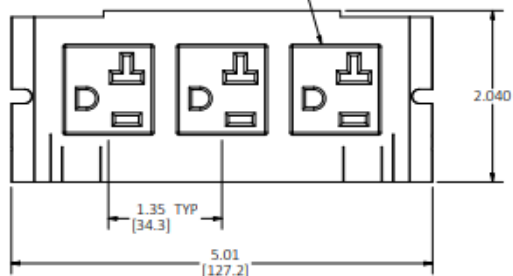

Related Products

Compatible with AFB2G25, AFB2G50, AFB4G25, AFB4G50, CFB2G25, CFB2G30, CFB4G25, CFB4G30, and Includes necessary mounting hardware

Online Resources

Customer Sales Drawings
eCatalog

Dimensions in Inches (mm)

Hubbell Wiring Device-Kellems • Hubbell Incorporated (Delaware) • 40 Waterview Drive • Shelton, CT 06484

Phone (800) 288-6000 • Fax (800) 255-1031 • Specifications subject to change without notice.