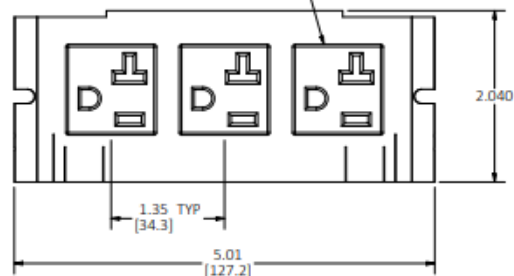

#### Specifications

Face Plate 16 gauge zinc plated stamped steel

(3) 20A 125V RECEPTACLES PER NEMA 5-20R