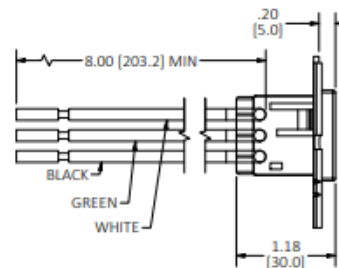

#### Specifications

Face Plate 16 gauge zinc plated stamped steel

(3) 20A 125V RECEPTACLES PER NEMA 5-20R