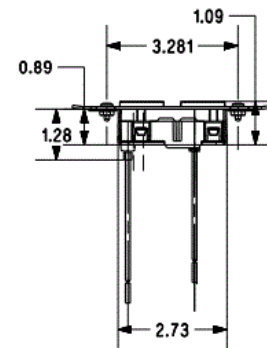

Floor Boxes

SystemOne 2-, 4- and 6- Gang Floor Box Plate

Single Gang Plate

HUBBELL

Features

- Pre-mounted Hubbell CR15GRYTR with 8 in. leads
- Easy to install with one screw mounting
- Reduces wiring and installation times

Ordering Information

- Includes necessary mounting hardware

Catalog Number	UPC
PWFBMPCR15GRYTR	783585459554

Specifications

Face Plate	16 gauge zinc plated stamped steel
Receptacle Face/Base	Nylon
Contacts	Brass
Lead Wires	#12 AWG THHN stranded copper
Amperage	15
Tamper Resistant	Yes

Online Resources

[Customer Use Drawing](#)
[eCatalog](#)
[Installation Instructions](#)

Dimensions in Inches (mm)

Hubbell Wiring Device-Kellems • Hubbell Incorporated (Delaware) • 40 Waterview Drive • Shelton, CT 06484