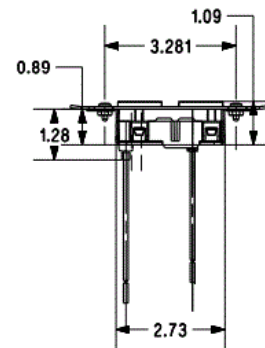

Floor Boxes

SystemOne 2-, 4- and 6- Gang Floor Box Plate

Single Gang Plate

HUBBELL

Features

- Pre-mounted Hubbell CR15GRY with 8 in. leads
- Easy to install with one screw mounting
- Reduces wiring and installation times

Ordering Information

- Includes necessary mounting hardware

Catalog Number	UPC
PWFBMPCR15GRY	783585459578

Specifications

Face Plate	16 gauge zinc plated stamped steel
Receptacle Face/Base	Nylon
Contacts	Brass
Lead Wires	#12 AWG THHN stranded copper
Amperage	15
Tamper Resistant	No

Online Resources

[Customer Use Drawing](#)
[eCatalog](#)
[Installation Instructions](#)

Dimensions in Inches (mm)

Hubbell Wiring Device-Kellems • Hubbell Incorporated (Delaware) • 40 Waterview Drive • Shelton, CT 06484