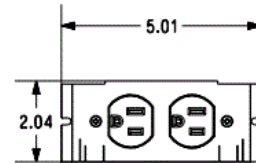

Floor Boxes

SystemOne 2-, 4- and 6- Gang Floor Box Plate

Single Gang Plate

HUBBELL

Features

- Pre-mounted Hubbell CR20GRYTR with 8 in. leads
- Easy to install with one screw mounting
- Reduces wiring and installation times

Ordering Information

- Includes necessary mounting hardware

Catalog Number	UPC
PWFBMPCR20GRYTR	783585459561

Specifications

Face Plate	16 gauge zinc plated stamped steel
Receptacle Face/Base	Nylon
Contacts	Brass
Lead Wires	#12 AWG THHN stranded copper
Amperage	20
Tamper Resistant	Yes

Online Resources

[Customer Use Drawing](#)
[eCatalog](#)
[Installation Instructions](#)

Dimensions in Inches (mm)

Hubbell Wiring Device-Kellems • Hubbell Incorporated (Delaware) • 40 Waterview Drive • Shelton, CT 06484

Phone (800) 288-6000 • Fax (800) 255-1031 • Specifications subject to change without notice.