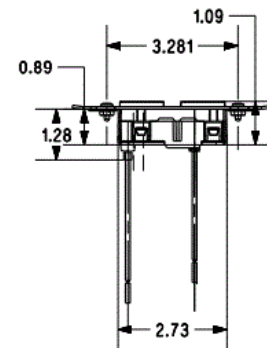

#### Features

- Pre-mounted Hubbell CR20GRYTR with 8 in. leads
- Easy to install with one screw mounting
- Reduces wiring and installation times

#### Ordering Information

- Includes necessary mounting hardware

Catalog Number	UPC
PWFBMPCR20GRYTR	783585459561

#### Specifications

Face Plate	16 gauge zinc plated stamped steel
Receptacle Face/Base	Nylon
Contacts	Brass
Lead Wires	#12 AWG THHN stranded copper
Amperage	20
Tamper Resistant	Yes

#### Online Resources

[Customer Use Drawing](#)  
[eCatalog](#)  
[Installation Instructions](#)

Dimensions in Inches (mm)

Hubbell Wiring Device-Kellems • Hubbell Incorporated (Delaware) • 40 Waterview Drive • Shelton, CT 06484