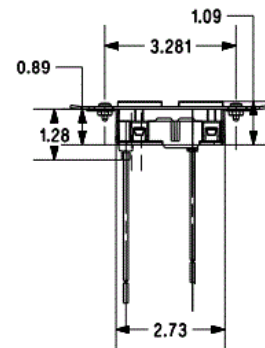

#### Specifications

Face Plate	16 gauge zinc plated stamped steel
Receptacle Face/Base	Nylon
Contacts	Brass
Lead Wires	#12 AWG THHN stranded copper
Amperage	20
Tamper Resistant	No

#### Online Resources

[Customer Use Drawing](#)  
[eCatalog](#)  
[Installation Instructions](#)

Dimensions in Inches (mm)

Hubbell Wiring Device-Kellems • Hubbell Incorporated (Delaware) • 40 Waterview Drive • Shelton, CT 06484