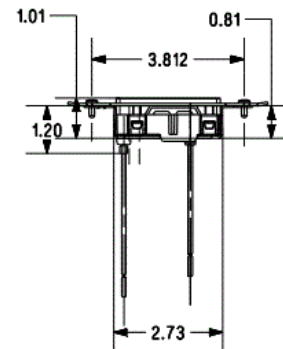

#### Features

- Pre-mounted Hubbell DR15GRYTR with 8 in. leads
- Easy to install with one screw mounting
- Reduces wiring and installation times

#### Specifications

|                      |                                    |
|----------------------|------------------------------------|
| Face Plate           | 16 gauge zinc plated stamped steel |
| Receptacle Face/Base | Nylon                              |
| Contacts             | Brass                              |
| Lead Wires           | #12 AWG THHN stranded copper       |
| Amperage             | 15                                 |
| Tamper Resistant     | Yes                                |

#### Online Resources

[Customer Use Drawing](#)  
[eCatalog](#)  
[Installation Instructions](#)

Dimensions in Inches (mm)

Hubbell Wiring Device-Kellems • Hubbell Incorporated (Delaware) • 40 Waterview Drive • Shelton, CT 06484