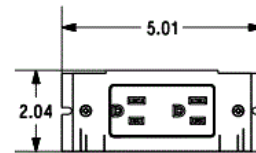

Floor Boxes

SystemOne 2-, 4- and 6- Gang Floor Box Plate

Single Gang Plate

HUBBELL

Features

- Pre-mounted Hubbell DR15GRYTR with 8 in. leads
- Easy to install with one screw mounting
- Reduces wiring and installation times

Ordering Information

- Includes necessary mounting hardware

Catalog Number	UPC
PWFBMPDR15GRYTR	783585459653

Specifications

Face Plate	16 gauge zinc plated stamped steel
Receptacle Face/Base	Nylon
Contacts	Brass
Lead Wires	#12 AWG THHN stranded copper
Amperage	15
Tamper Resistant	Yes

Online Resources

[Customer Use Drawing](#)
[eCatalog](#)
[Installation Instructions](#)

Dimensions in Inches (mm)

Hubbell Wiring Device-Kellems • Hubbell Incorporated (Delaware) • 40 Waterview Drive • Shelton, CT 06484

Phone (800) 288-6000 • Fax (800) 255-1031 • Specifications subject to change without notice.